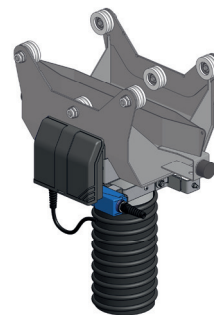

AUTOMATIC CLOSING VALVE WITH WI-FI ON/OFF

Model
SER-75-FAR-MMTX
SER-100-FAR-MMTX
SER-125-FAR-MMTX
SER-150-FAR-MMTX

Serranda con azionamento a molla dotata di micro switch e trasmettitore Wi-Fi per accensione aspiratore automatica. Fornito senza carrello.

Damper with spring start equipped with micro switch and Wi-Fi transmitter for automatic starting of the fan. Supplied without carriage.

Caplet avec commencement par ressort avec un micro-switch et transmetteur Wi-Fi pour le démarrage de l'aspirateur automatique. Fourni sans chariot.

Federklappe mit Mikroschalter und Wi-Fi Sender für automatische Ein-Ausschaltung des Ventilators. Beliefert ohne Wagen.

Cierre con funcionamiento a resorte con micro interruptor (A) con transmisor Wi-Fi (B) para. El arranque automatico del aspirador. Entregado sin carrete.