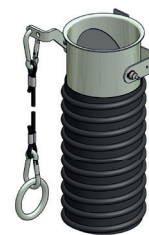

## AUTOMATIC CLOSING VALVE

(A)

Model
SER-75-FAR-MM
SER-100-FAR-MM
SER-125-FAR-MM
SER-150-FAR-MM

(B)

Model
SER-75-FAR-M
SER-100-FAR-M
SER-125-FAR-M
SER-150-FAR-M

 Serranda con azionamento a molla dotata di micro switch (A). La serranda può essere fornita anche senza micro switch (B).

 Damper with spring start equipped with micro switch (A). The damper can also be supplied without micro switch (B).

 Caplet entrainer par ressort avec un Micro-switch (A). Le Caplet peut être fourni sans micro switch (B).